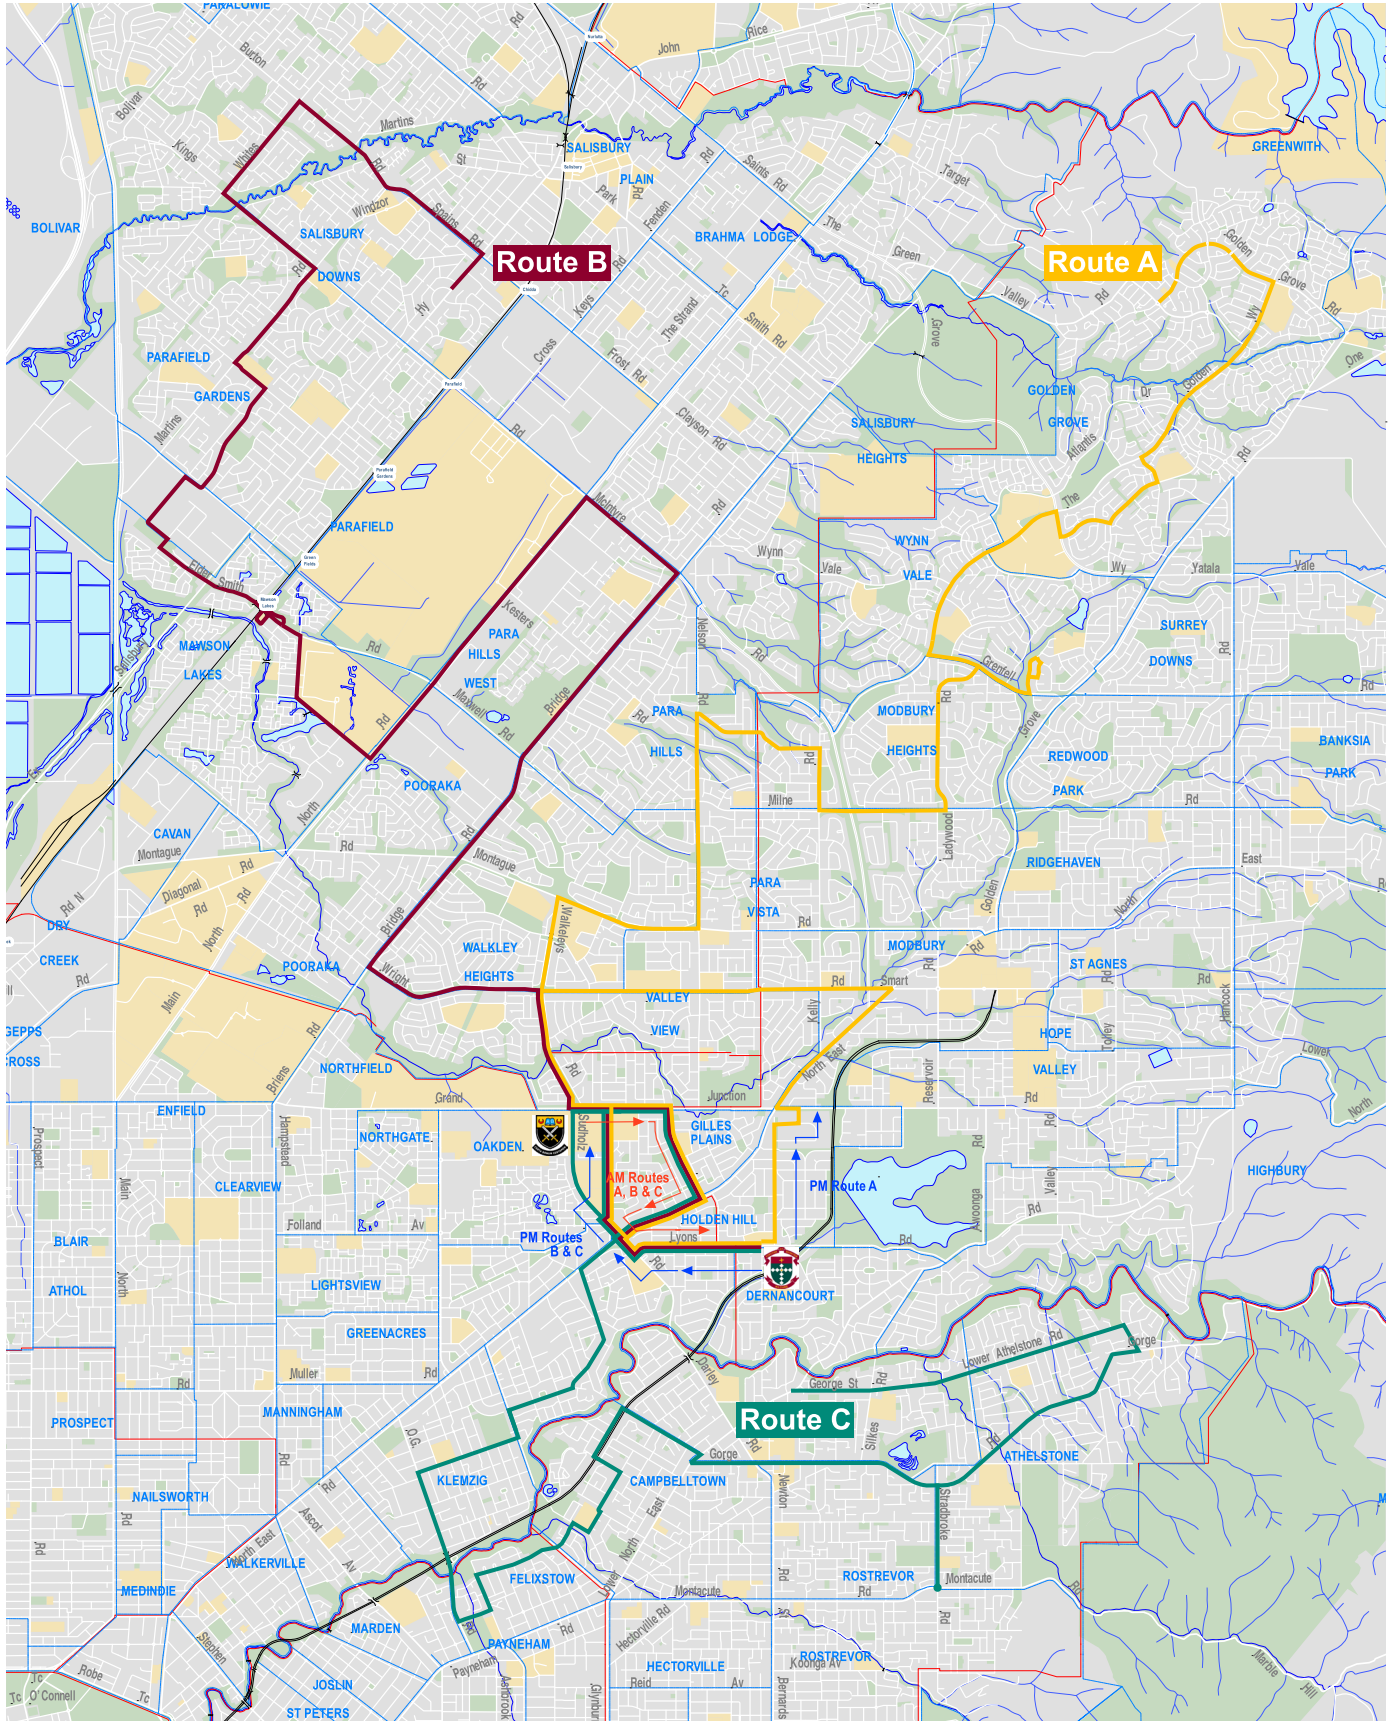

**KILDARE
COLLEGE**

Bus Routes 1

Transverse Mercator Projection Geocentric Datum of Australia Zone 54

Scale: 1:68 000

Updated April 2025

STRENGTH AND GENTLENESS

A KILDARE EDUCATION MINISTRIES CATHOLIC COLLEGE IN THE BRIGIDINE TRADITION.