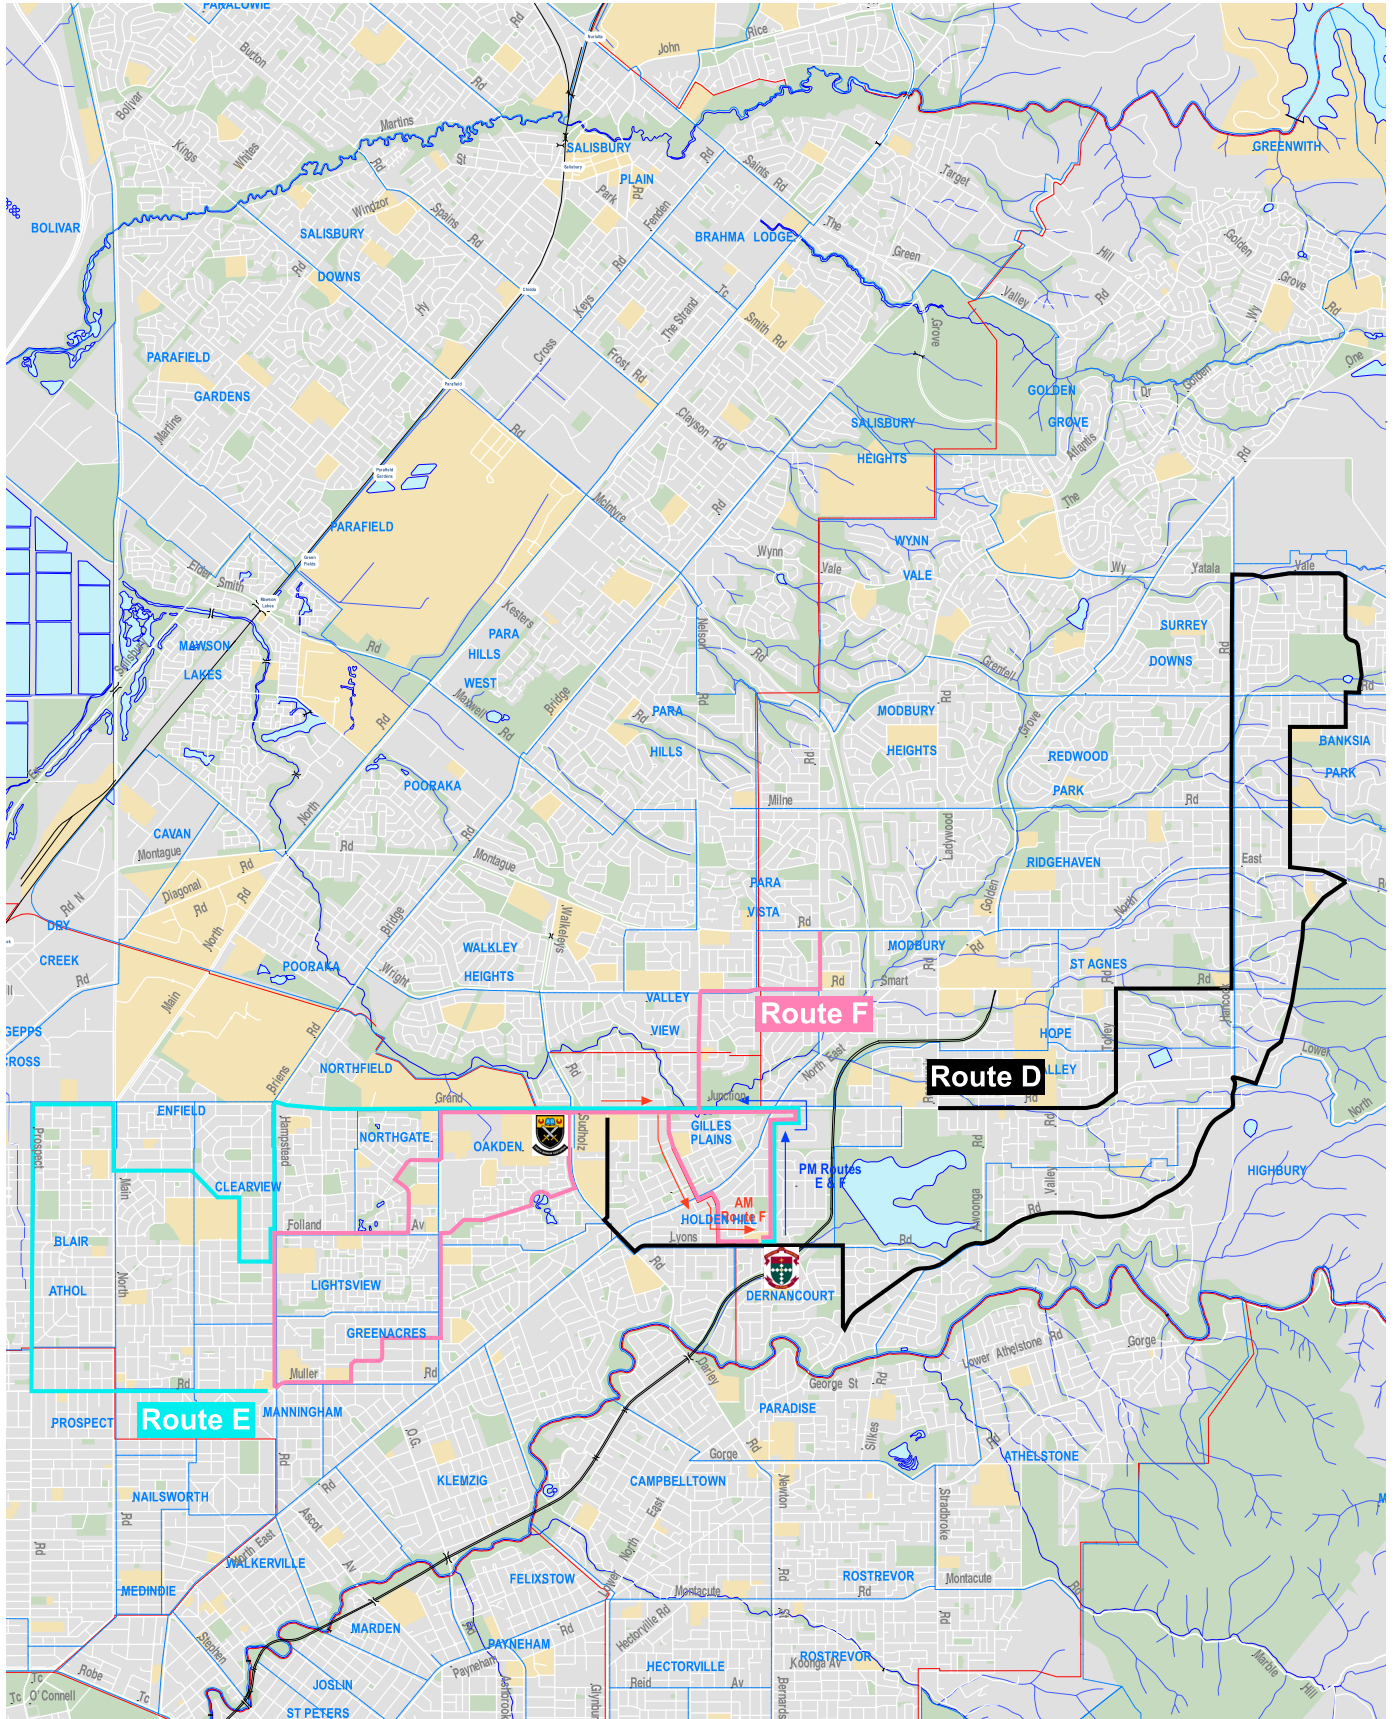

# Bus Routes 2

**D  
E  
F**

Transverse Mercator Projection Geocentric Datum of Australia Zone 54

Scale: 1:68 000

Updated April 2025

**STRENGTH AND GENTLENESS**

A KILDARE EDUCATION MINISTRIES CATHOLIC COLLEGE IN THE BRIGIDINE TRADITION.

### ROUTE A Kildare Chartered Bus - Grant's Coachlines

STARTS	TIME OF ARRIVAL
Highland Shopping Centre	7.36 AM
Left Golden Grove Road	
Right into Golden Way	7.40 AM
Left into Botany Drive	7.42 AM
Right into Bicentennial Drive	
Right into Grove Way Golden Grove Village	7.45 AM
Left into the Golden Way	7.47 AM
Left into Grenfell Road	
Left into DeCastella Avenue	7.53 AM
Right into Purbrick Road	
Left into Blampied Street	
Right into Grenfell Road	7.55 AM
Left into Ladywood Road	7.58 AM
Right into Milne Road	
Right into Kelly Road	7.59 AM
Left into Murell Road	8.01 AM
Left into Nelson Road	
Right into Montague Road	8.04 AM
Left into Walkleys Road	8.06 AM
Left into Grand Junction Road	
Right into Wandana Avenue (AM Only)	8.10 AM
Right into North East Road	
Left into Sudholz Road	
Left into Lyons Road to Kildare College	8.20 AM