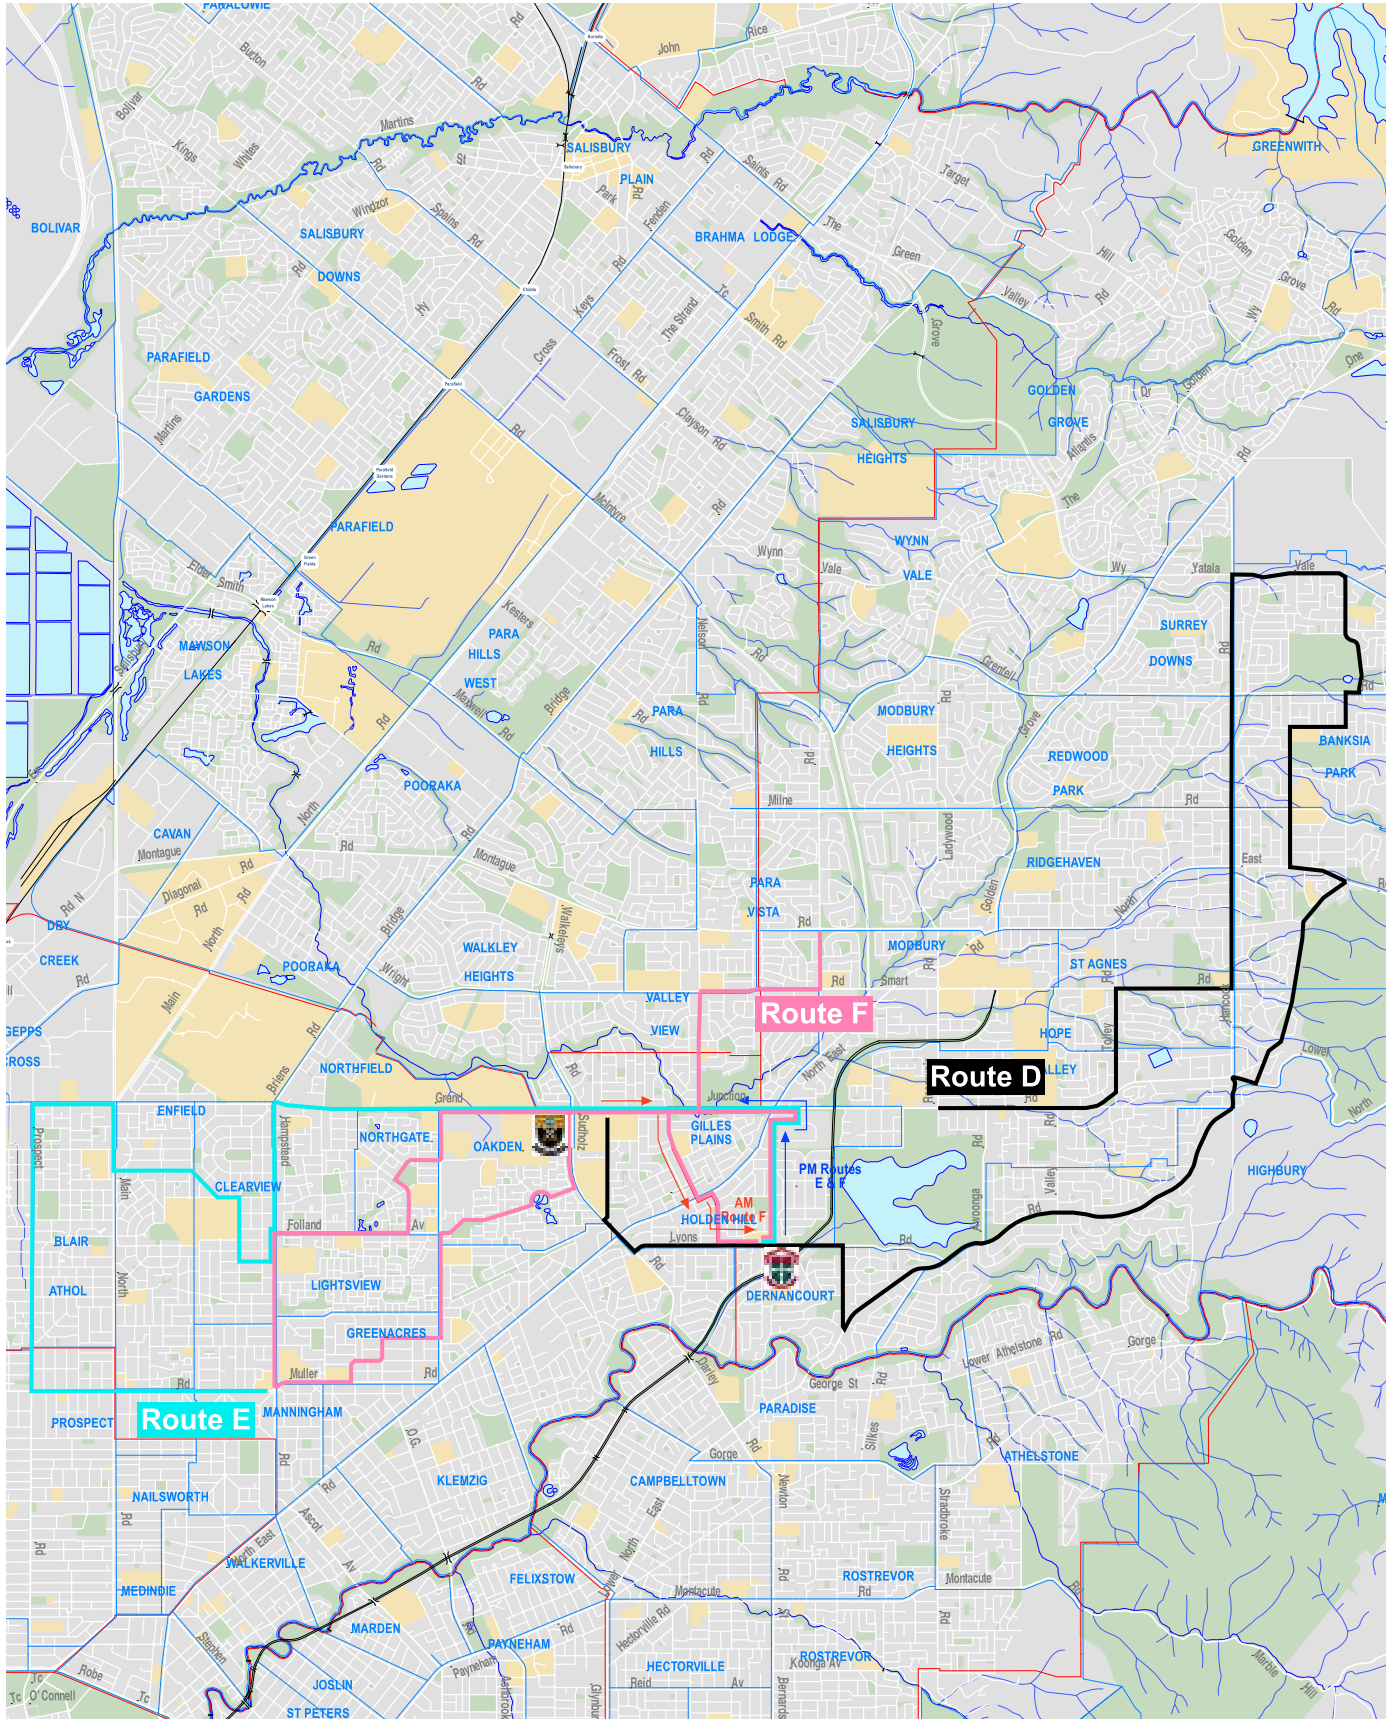

**KILDARE
COLLEGE**

Bus Routes 2

**D
E
F**

Transverse Mercator Projection Geocentric Datum of Australia Zone 54

Scale: 1:68 000

Updated August 2024

STRENGTH AND GENTLENESS

A KILDARE EDUCATION MINISTRIES CATHOLIC COLLEGE IN THE BRIGIDINE TRADITION.