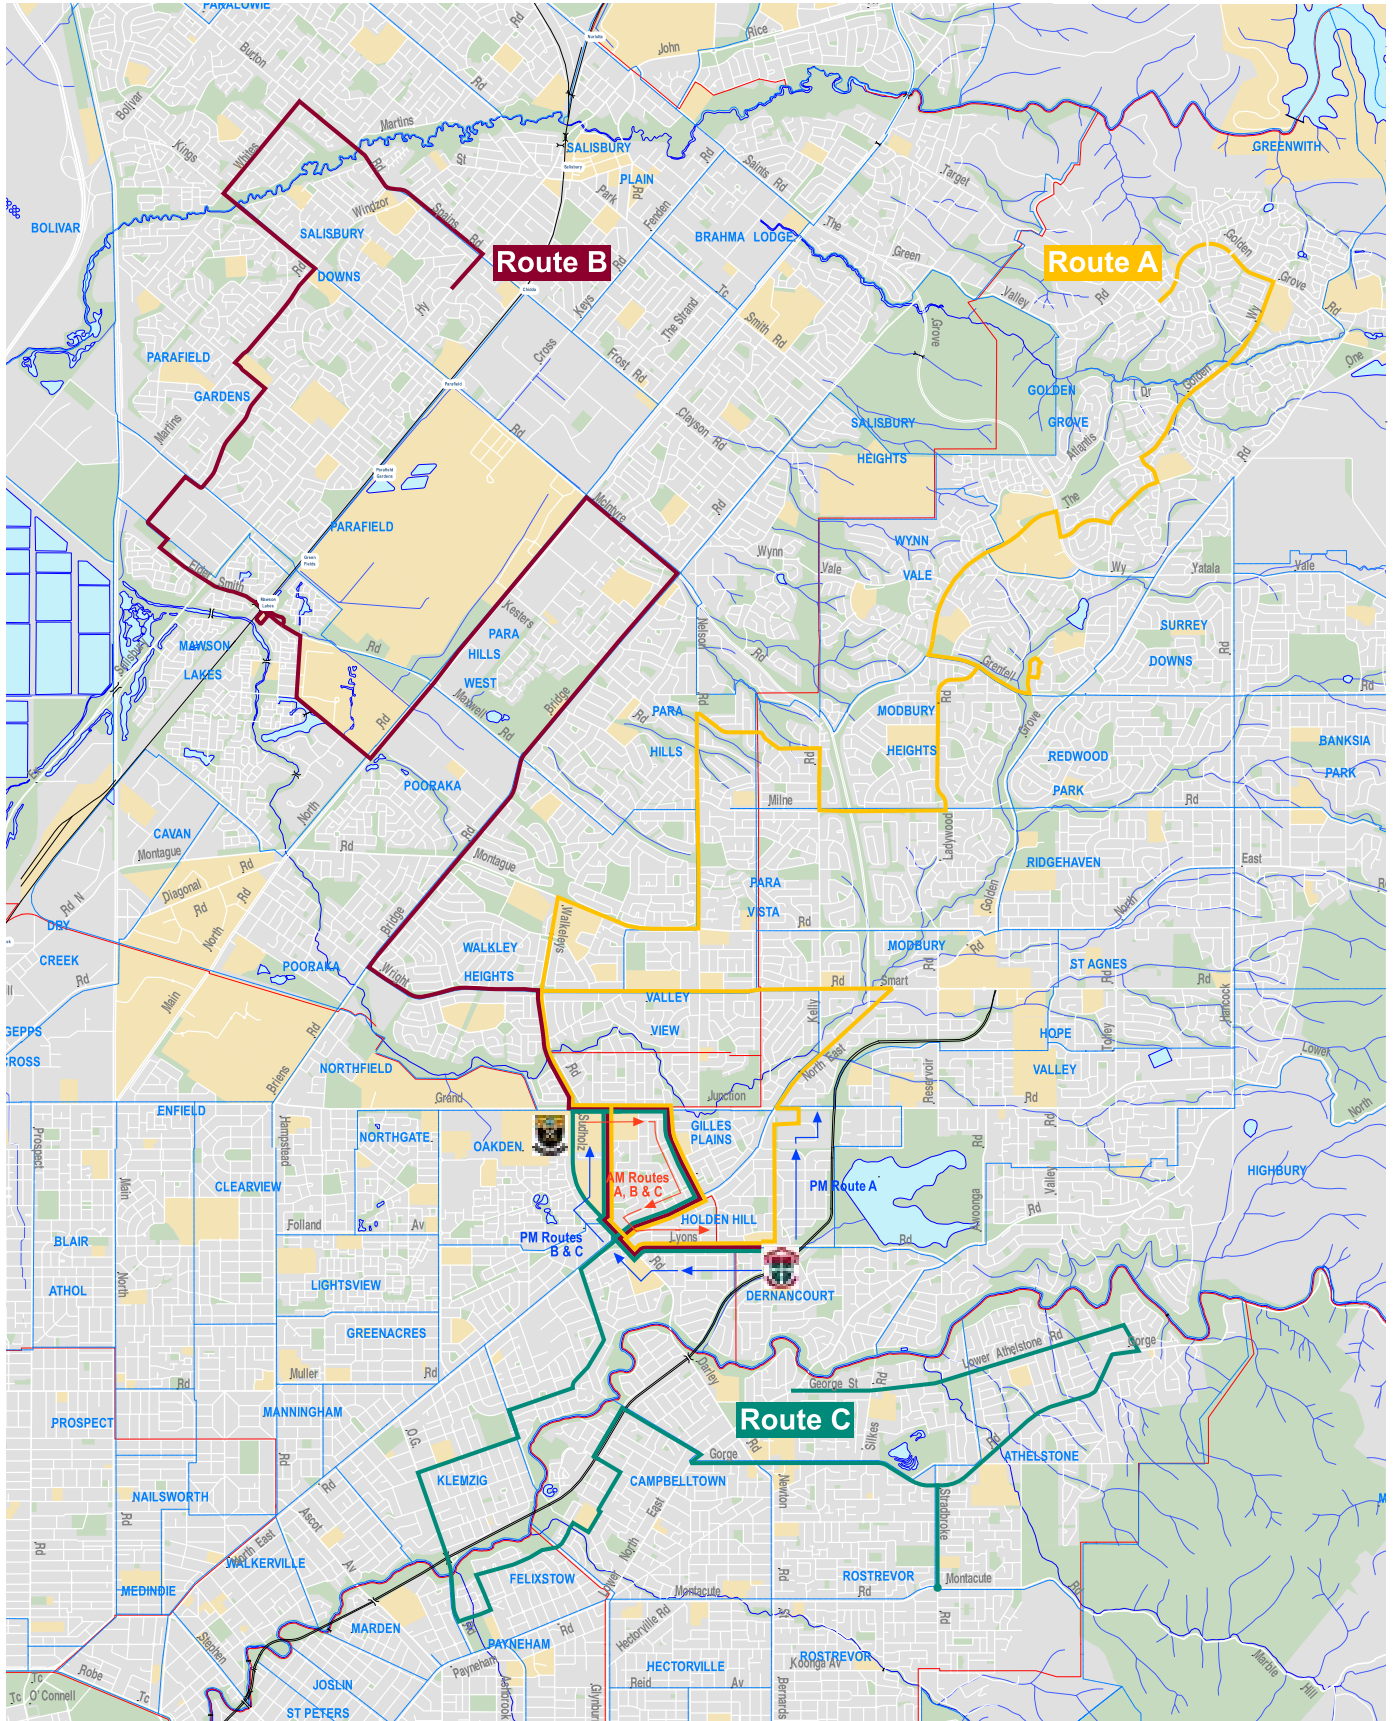

KILDARE COLLEGE

Bus Routes 1

Transverse Mercator Projection Geocentric Datum of Australia Zone 54

Scale: 1:68 000

Updated August 2024

STRENGTH AND GENTLENESS

A KILDARE EDUCATION MINISTRIES CATHOLIC COLLEGE IN THE BRIGIDINE TRADITION.